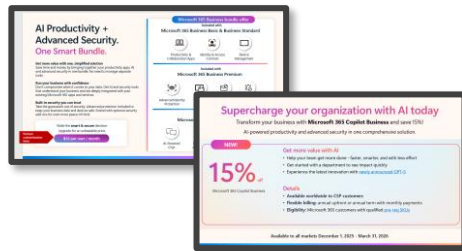

Promotional
one-sliders